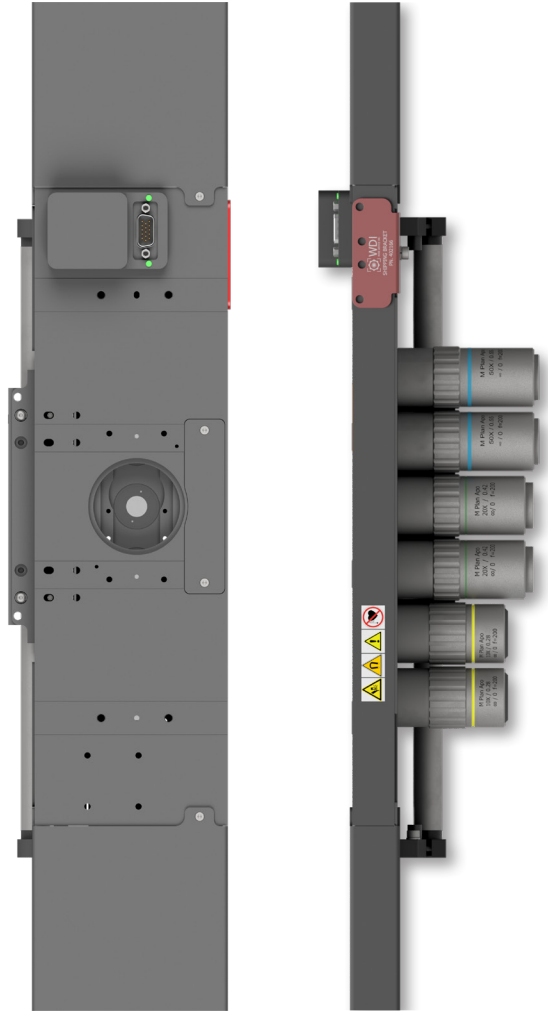

iLLC-LG

LLC2

LLC3

iLLC-SM

iLLC, sLLC, LLC2/3 WDI
 LLC

iLLC

iLLC-LG

- ✓
- ✓ ±0.25 μm
- ✓ iLLC sLLC
 Mitutoyo, Olympus, Zeiss, Nikon,
 Leica, mag.x
- ✓ WDI PFA-DT/LN (MMS)
- ✓

(MMS)

- WDI High Resolution MMS
- PFA-LN
- iZAA-MO Z
- iLLC-SM
- RGB FPHPLED

- WDI High Resolution MMS
- PFA-DT
- iZAA-MO Z
- LLC3 (CTR-LLC-A)
- PBI-ILL-WLED1.5

	LLC2	LLC3	iLLC-SM	iLLC-LG
	2	3	3 to 5	3 to 6
1	M26x36TPI		()	
	1		Mitutoyo, Olympus, Zeiss, Nikon, Leica, mag.x, etc	
	78 nm			
	±0.25 µm			
2	04 s (35 mm)	:0.4 s :0.5 s (38 mm)	:0.5 s :0.65 s	:0.6 s :1 s
	1000 (ISO 6)			
/	8500 mm/s ² / 8500 mm/s ²			
	700 mm/s			
()	1.3 kg	1.8 kg	1.9 kg	2.75 kg
	0.6 kg	0.95 kg	1.3 kg	2.0 kg
	LLC2	LLC3 LLC3	iLLC-SM () sLLC-SM ()	iLLC-LG () sLLC-LG ()