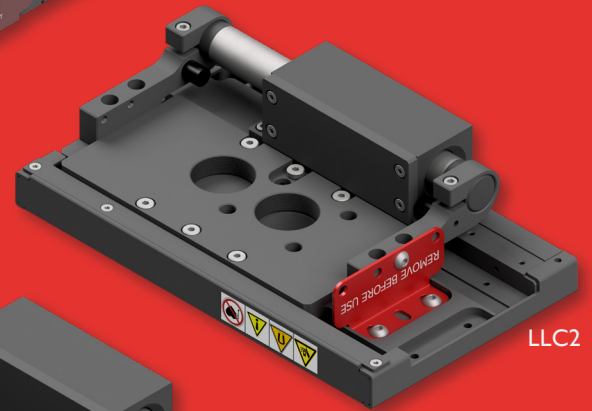

iLLC-LG

LLC2

LLC3

iLLC-SM

iLLC, sLLC, LLC2/3 WDI
 LLC

iLLC

iLLC-LG

- ✓
- ✓ ±0.25 μm
- ✓ iLLC sLLC
 Mitutoyo, Olympus, Zeiss, Nikon,
 Leica, mag.x
- ✓ WDI PFA-DT/LN (MMS)
- ✓

LLC WDI
 LLC LLC
 LLC2 iLLC, sLLC,
 LLC3

LLC
 WDI

LLC CAN
 RS485

±0.25 μm

0.3

LLC

SDK

(iLLC), (LLC3), (sLLC, LLC2, LLC3)